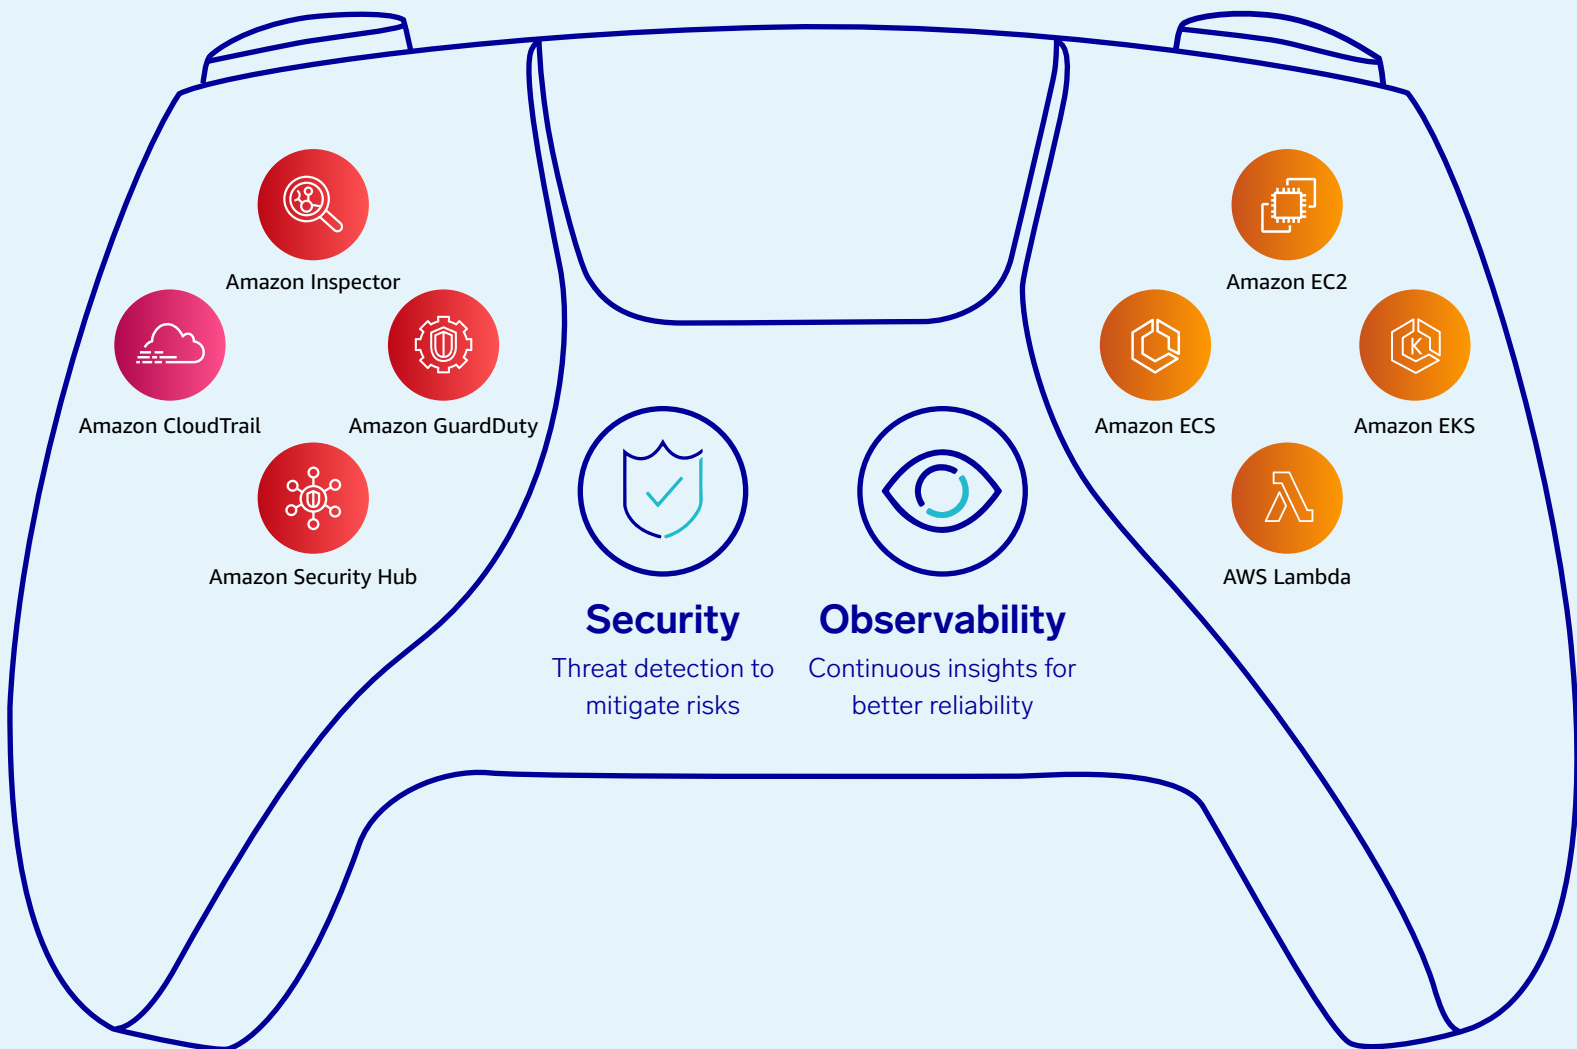

Game on. Game safe.

Games aren't fun when they lag or leak your sensitive data. Gain complete visibility into the technology services that host and run your AWS gaming apps. Our cloud-native, multi-tenant, secure platform allows you to identify, contextualize and resolve issues faster, increasing your games' reliability and cybersecurity posture.

Sumo Logic enables improved security posture and increased reliability through observability for AWS gaming apps

- ✓ Ensure a great gaming experience
- ✓ Consolidate security tools and integrate threat intelligence
- ✓ Protect every part of your cloud environment
- ✓ Operationalize faster deployment cycles
- ✓ Reduce resolution time and downtime issues overall

Available on  aws marketplace

Try for free —>

Sumo Logic is a scalable and secure platform that processes and analyzes exabytes of data, runs more than 30 million searches, and scans more than 500 trillion records daily.